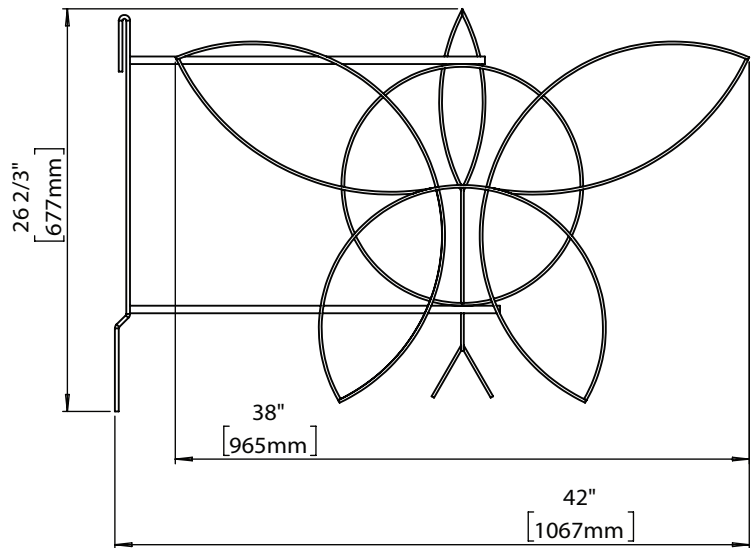

Butterfly

Height	26.7"	678mm
Width	38"	965mm
Span	42"	1067mm
Weight	15 lbs	6.80 kg
Power	24w	120v

Materials

- Zinc Plated Steel Frame and Mounting Bracket For Maximum Rust Protection
- 1/2" Commercial Grade 120V LED Rope Light with 1" Diode Spacing
- All display items are equipped with 120 VAC plugs with adequate cabling for connection to duplex receptacle
- All Units are CSA Approved

To Specify

- Side Mount or Wall Mount
- Rope Light Colour
- Optional Colour Match Mounting Bracket
- Optional Aluminum Frame

Classic Displays
Right for you since 1977