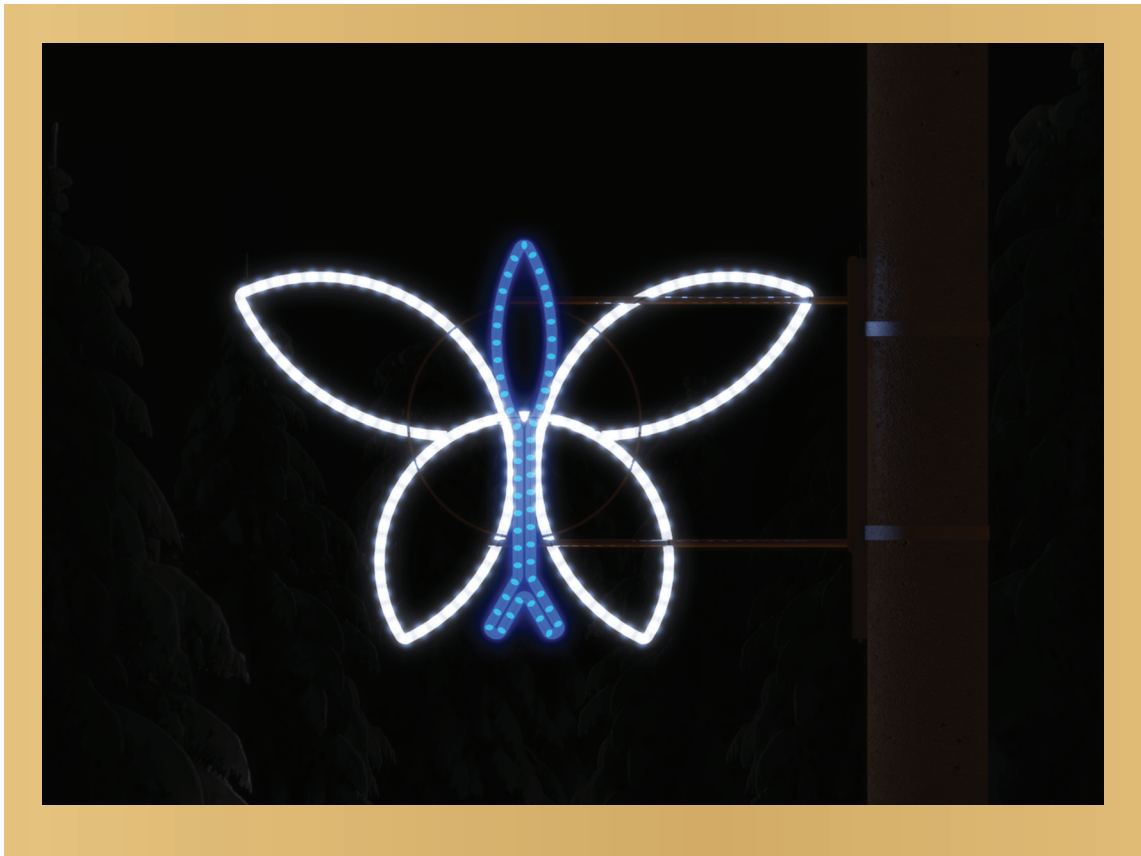

Butterfly

The Butterfly represents endurance, change, hope, life, and is also considered a symbol of the soul. Many believe that when a butterfly visits one's life, something wonderful is about to happen. A red butterfly can signify spirit, a blue butterfly honour and acceptance, and a white butterfly can represent protection, with all colours using our premium commercial grade LED rope light. The Butterfly is an instantly recognizable symbol of transformation and is a beautiful decor piece that can be used throughout the year. Wall mount application is also available upon request.

LED Rope Light Colours

Pure White		Red	
Warm White		Orange	
Blue		Purple	
Green		Pink	
Yellow			

*Contact sales rep for more information on rope light colours