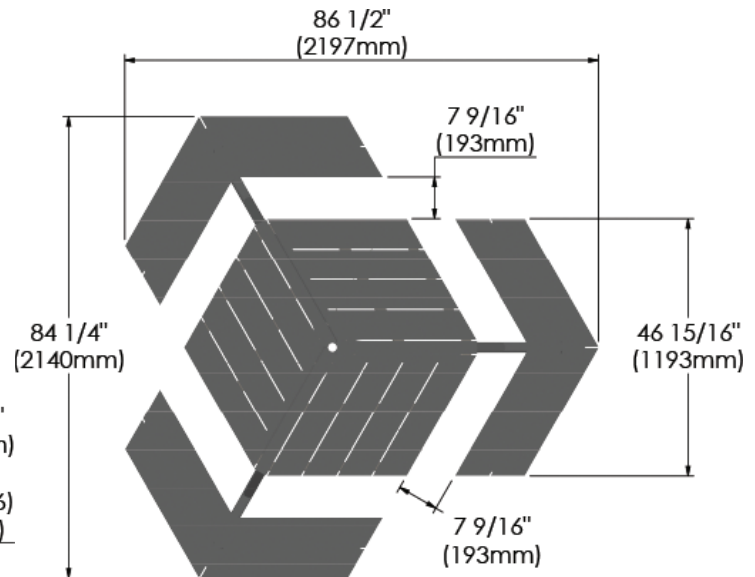

# CLASSIC HEX TABLE

### Materials & Finishes

- 100% Recycled Plastic Lumber
- Powdercoated Black Steel Substrate
- Stainless Steel Hardware

Length	84.3"	2140mm
Width	86.5"	2197mm
Height	30.3"	768mm
Bench Height	17.5"	445mm
Knee Clearance	27.2"	688mm
Weight	280lbs	127kg
Mounting Holes	.53"	14mm