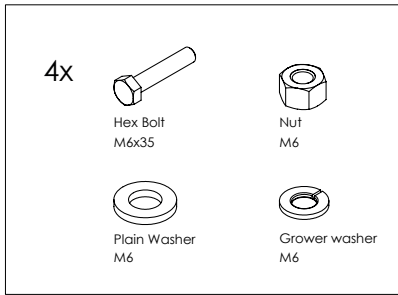

8x

Grower washer
DIN127 Inox A2
M8

8x

Plain Washer
DIN125A Inox A2
M6

8x

Grower washer
DIN127 Inox A2
M6

Into the plastic bag

1x

1x

1x

1x

1x

LMS195

ILLUMINATED CANDY STICKS «DENTON»
LED - WARM WHITE AND RED - 340 X 205 X 30 CM

- | | | | |
|----|---|---|---|
| 4x |  |  |  |
| | Hex Bolt
M8x35 | Plain Washer
M8 | Grower washer
M8 |

LMS195

ILLUMINATED CANDY STICKS «DENTON»
LED - WARM WHITE AND RED - 340 X 205 X 30 CM

LMS195

ILLUMINATED CANDY STICKS «DENTON»
LED - WARM WHITE AND RED - 340 X 205 X 30 CM

Wind resistance