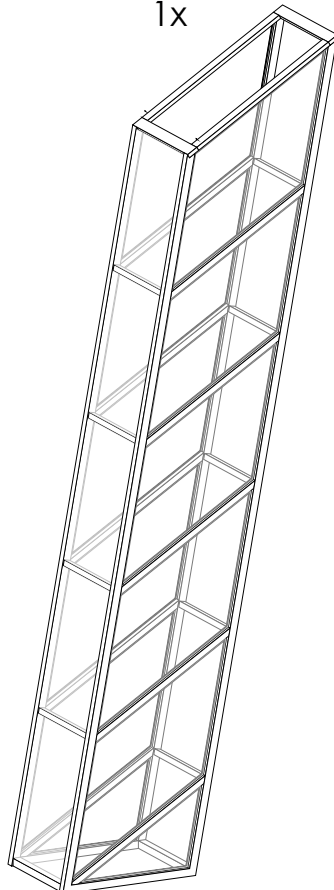

LMS195

ILLUMINATED CANDY STICKS «DENTON»
LED - WARM WHITE AND RED - 340 X 205 X 30 CM

TOOLS NEEDED

LMS195

ILLUMINATED CANDY STICKS «DENTON»
LED - WARM WHITE AND RED - 340 X 205 X 30 CM

4x

Lifting Eye Nut
DIN582
M8

8x

Grower washer
DIN127 Inox A2
M8

8x

Plain Washer
DIN125A Inox A2
M6

8x

Grower washer
DIN127 Inox A2
M6

Into the plastic bag

1x

1x

1x

1x

1x

LMS195

ILLUMINATED CANDY STICKS «DENTON»
LED - WARM WHITE AND RED - 340 X 205 X 30 CM

- | | | | |
|----|---|---|---|
| 4x |  |  |  |
| | Hex Bolt
M8x35 | Plain Washer
M8 | Grower washer
M8 |

LMS195

ILLUMINATED CANDY STICKS «DENTON»
LED - WARM WHITE AND RED - 340 X 205 X 30 CM

LMS195

ILLUMINATED CANDY STICKS «DENTON»
LED - WARM WHITE AND RED - 340 X 205 X 30 CM

Wind resistance