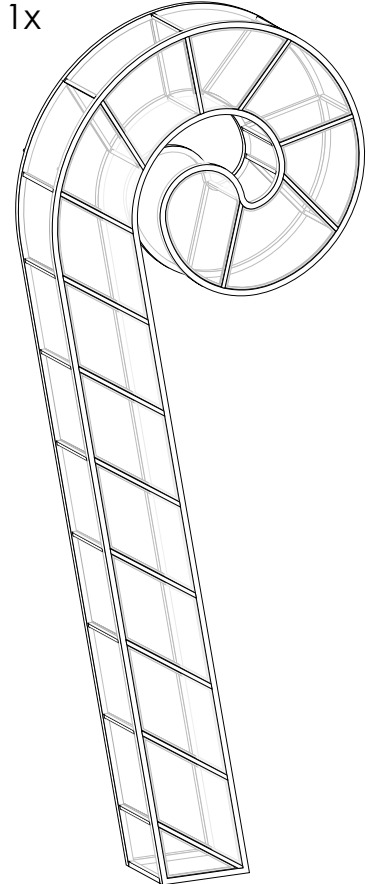

LMS195

ILLUMINATED CANDY STICKS «DENTON»
LED - WARM WHITE AND RED - 340 X 205 X 30 CM

TOOLS NEEDED

LMS195

ILLUMINATED CANDY STICKS «DENTON»
LED - WARM WHITE AND RED - 340 X 205 X 30 CM

4x

Lifting Eye Nut
DIN582
M8

8x

Grower washer
DIN127 Inox A2
M8

8x

Plain Washer
DIN125A Inox A2
M6

8x

Grower washer
DIN127 Inox A2
M6

Into the plastic bag

1x

1x

1x

1x

1x

LMS195

ILLUMINATED CANDY STICKS «DENTON»
LED - WARM WHITE AND RED - 340 X 205 X 30 CM

- | | | | |
|----|---|---|---|
| 4x |  |  |  |
| | Hex Bolt
M8x35 | Plain Washer
M8 | Grower washer
M8 |

LMS195

ILLUMINATED CANDY STICKS «DENTON»
LED - WARM WHITE AND RED - 340 X 205 X 30 CM

LMS195

ILLUMINATED CANDY STICKS «DENTON»
LED - WARM WHITE AND RED - 340 X 205 X 30 CM

Wind resistance