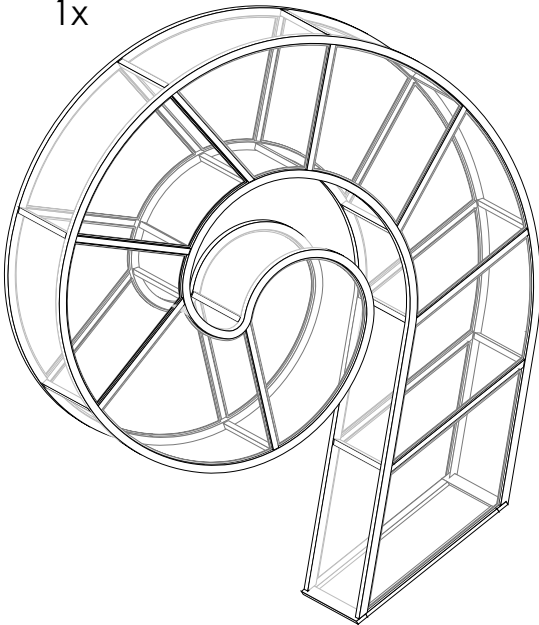

8x

Grower washer
DIN127 Inox A2
M8

8x

Plain Washer
DIN125A Inox A2
M6

8x

Grower washer
DIN127 Inox A2
M6

Into the plastic bag

1x

1x

1x

1x

1x

LMS195

ILLUMINATED CANDY STICKS «DENTON»
LED - WARM WHITE AND RED - 340 X 205 X 30 CM

- | | | | |
|----|---|---|---|
| 4x |  |  |  |
| | Hex Bolt
M8x35 | Plain Washer
M8 | Grower washer
M8 |

LMS195

ILLUMINATED CANDY STICKS «DENTON»
LED - WARM WHITE AND RED - 340 X 205 X 30 CM

LMS195

ILLUMINATED CANDY STICKS «DENTON»
LED - WARM WHITE AND RED - 340 X 205 X 30 CM

Wind resistance