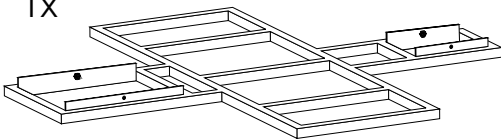

1x

1x

1x

1x

LMS195

ILLUMINATED CANDY STICKS «DENTON»
LED - WARM WHITE AND RED - 340 X 205 X 30 CM

- | | | | |
|----|---|---|---|
| 4x |  |  |  |
| | Hex Bolt
M8x35 | Plain Washer
M8 | Grower washer
M8 |

LMS195

ILLUMINATED CANDY STICKS «DENTON»
LED - WARM WHITE AND RED - 340 X 205 X 30 CM

LMS195

ILLUMINATED CANDY STICKS «DENTON»
LED - WARM WHITE AND RED - 340 X 205 X 30 CM

Wind resistance