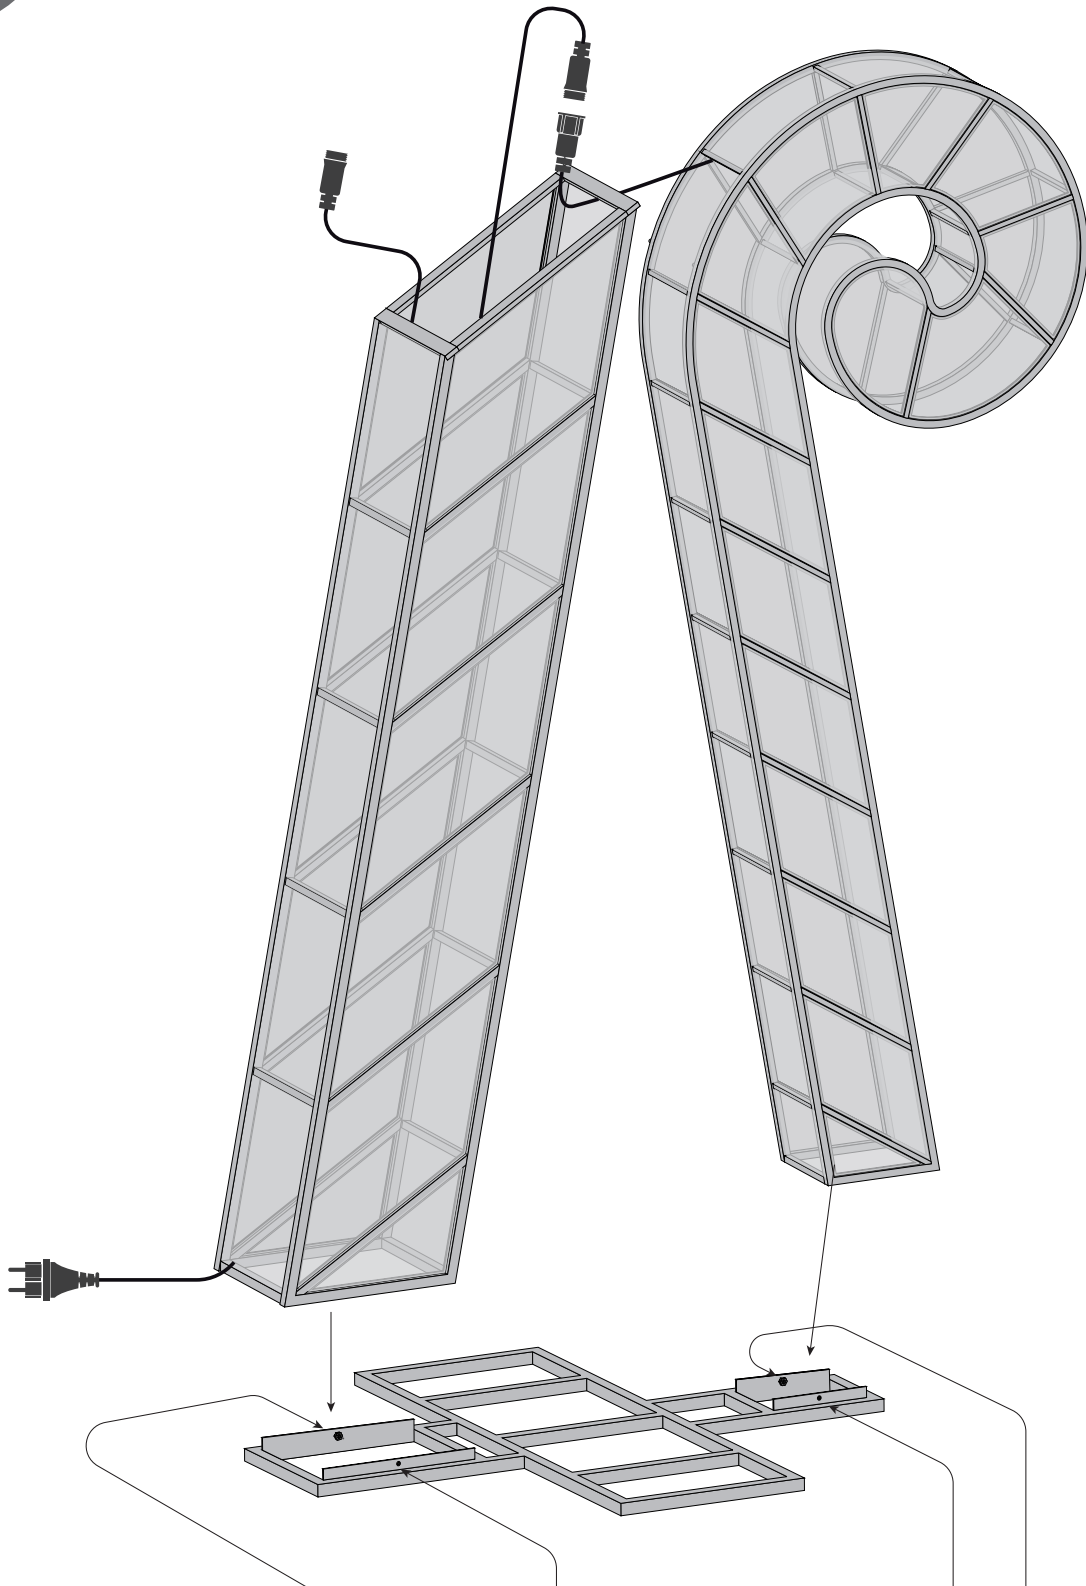

LMS195

ILLUMINATED CANDY STICKS «DENTON»
LED - WARM WHITE AND RED - 340 X 205 X 30 CM

TOOLS NEEDED

LMS195

ILLUMINATED CANDY STICKS «DENTON»
LED - WARM WHITE AND RED - 340 X 205 X 30 CM

4x

Lifting Eye Nut
DIN582
M8

1x

1x

1x

1x

LMS195

ILLUMINATED CANDY STICKS «DENTON»
LED - WARM WHITE AND RED - 340 X 205 X 30 CM

- | | | | |
|----|---|---|---|
| 4x |  |  |  |
| | Hex Bolt
M8x35 | Plain Washer
M8 | Grower washer
M8 |

LMS195

ILLUMINATED CANDY STICKS «DENTON»
LED - WARM WHITE AND RED - 340 X 205 X 30 CM

LMS195

ILLUMINATED CANDY STICKS «DENTON»
LED - WARM WHITE AND RED - 340 X 205 X 30 CM

Wind resistance