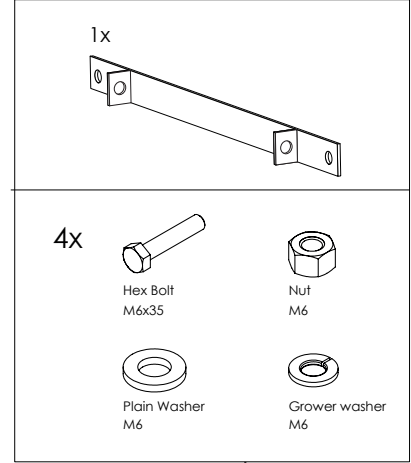

8x

Grower washer
DIN127 Inox A2
M8

8x

Plain Washer
DIN125A Inox A2
M6

8x

Grower washer
DIN127 Inox A2
M6

Into the plastic bag

1x

1x

1x

1x

1x

LMS195

ILLUMINATED CANDY STICKS «DENTON»
LED - WARM WHITE AND RED - 340 X 205 X 30 CM

- | | | | |
|----|---|---|---|
| 4x |  |  |  |
| | Hex Bolt
M8x35 | Plain Washer
M8 | Grower washer
M8 |

LMS195

ILLUMINATED CANDY STICKS «DENTON»
LED - WARM WHITE AND RED - 340 X 205 X 30 CM

LMS195

ILLUMINATED CANDY STICKS «DENTON»
LED - WARM WHITE AND RED - 340 X 205 X 30 CM

Wind resistance