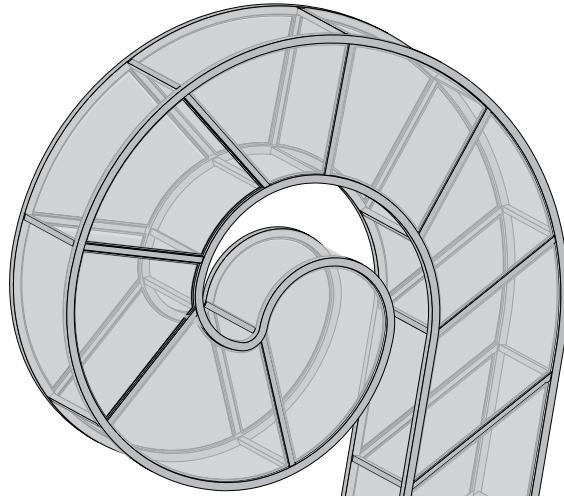

1x

1x

1x

1x

LMS195

ILLUMINATED CANDY STICKS «DENTON»
LED - WARM WHITE AND RED - 340 X 205 X 30 CM

- | | | | |
|----|---|---|---|
| 4x |  |  |  |
| | Hex Bolt
M8x35 | Plain Washer
M8 | Grower washer
M8 |

LMS195

ILLUMINATED CANDY STICKS «DENTON»
LED - WARM WHITE AND RED - 340 X 205 X 30 CM

LMS195

ILLUMINATED CANDY STICKS «DENTON»
LED - WARM WHITE AND RED - 340 X 205 X 30 CM

Wind resistance