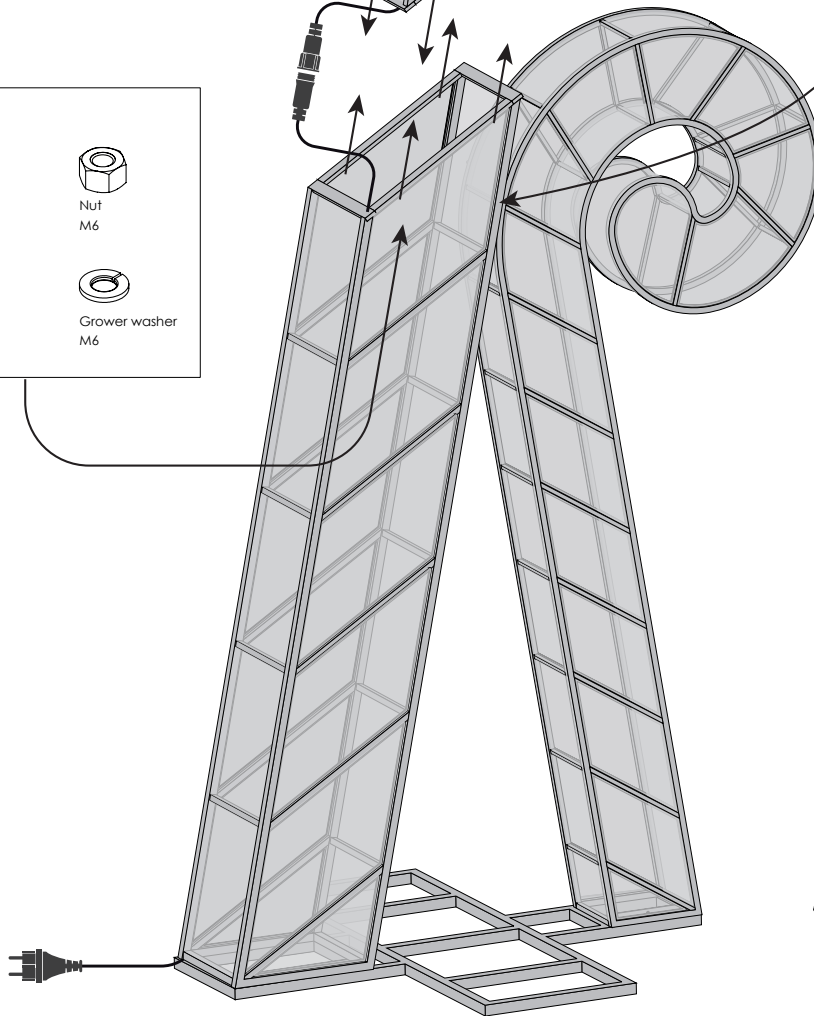

1x

1x

1x

1x

LMS195

ILLUMINATED CANDY STICKS «DENTON»
LED - WARM WHITE AND RED - 340 X 205 X 30 CM

- | | | | |
|----|---|---|---|
| 4x |  |  |  |
| | Hex Bolt
M8x35 | Plain Washer
M8 | Grower washer
M8 |

LMS195

ILLUMINATED CANDY STICKS «DENTON»
LED - WARM WHITE AND RED - 340 X 205 X 30 CM

LMS195

ILLUMINATED CANDY STICKS «DENTON»
LED - WARM WHITE AND RED - 340 X 205 X 30 CM

Wind resistance