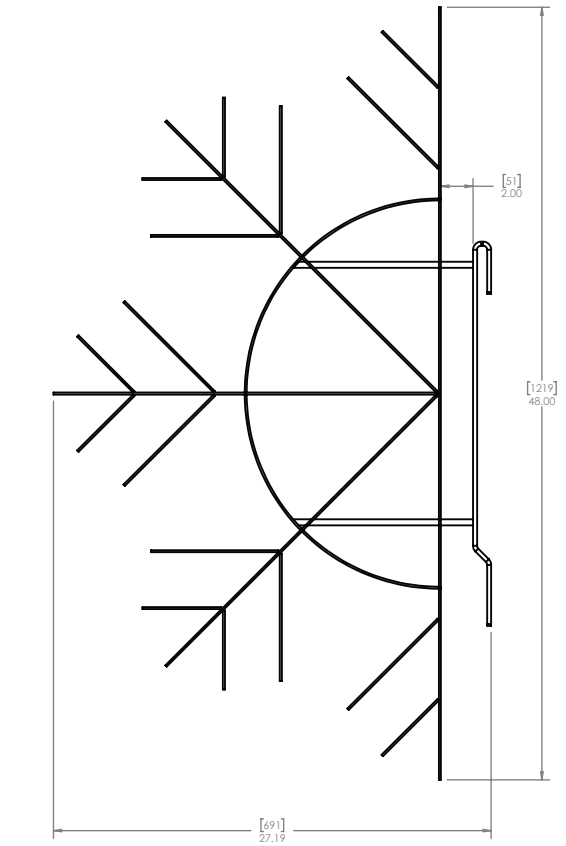

# Half Snowflurry

Height	54"	1372mm
Width	28.3"	719mm
Span	30.6"	777mm
Weight	20 lbs	9.1 kg
Power	45 w	120 v

## Materials

- Zinc Plated Steel Frame and Mounting Bracket For Maximum Rust Protection
- 1/2" Commercial Grade 120V LED Rope Light with 1" Diode Spacing
- All display items are equipped with 120 VAC plugs with adequate cabling for connection to duplex receptacle
- All Units are CSA Approved

## Finishes

- Powdercoated Steel Frame (White) and Mounting Bracket (Black)
- Rope Light Colour Options Include Warm White, Pure White, Blue, Green, Yellow, Red, Orange, Pink, and Purple
- Optional Colour Match Mounting Bracket
- Optional Wall Mount Application
- Optional Aluminum Frame

## To Specify

- Side Mount or Wall Mount
- Rope Light Colour
- Optional Colour Match Mounting Bracket
- Optional Aluminum Frame

**Classic Displays**  
Right for you since 1977