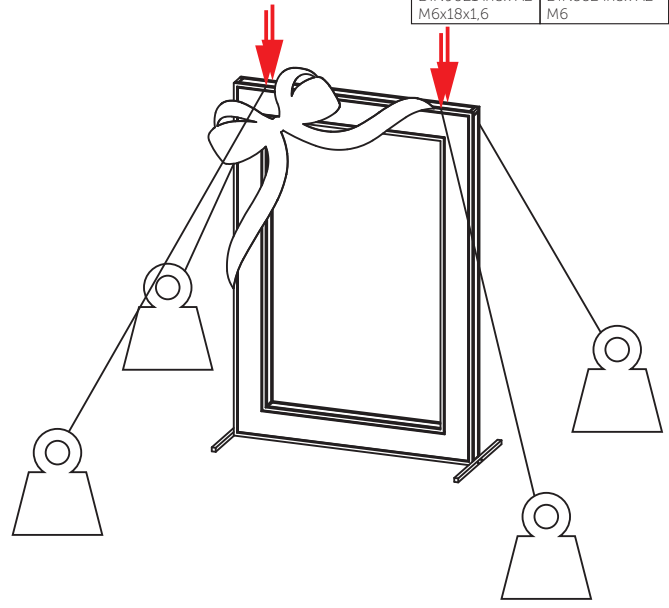

1

4x 	
1x Hex bolt DIN933 inox A2 M8x40	1x Grower washer DIN127 inox A2 M8
2x Plain washer DIN9021 inox A2 M8x24x2	1x Nut DIN934 inox A2 M8

2

4x 	
1x Hex bolt DIN933 inox A2 M6x25	1x Grower washer DIN127 inox A2 M6
1x Plain washer DIN9021 inox A2 M6x18x1,6	

3

For outdoors
Weights and
slings are
not included

2x 	
1x Hex bolt DIN933 inox A2 M6x40	1x Grower washer DIN127 inox A2 M6
1x Plain washer DIN9021 inox A2 M6x18x1,6	1x Lifting eye nut DIN582 inox A2 M6

4

For to be hanging

2x 	
1x Hex bolt DIN933 inox A2 M6x40	1x Grower washer DIN127 inox A2 M6
1x Plain washer DIN9021 inox A2 M6x18x1,6	1x Lifting eye nut DIN582 inox A2 M6