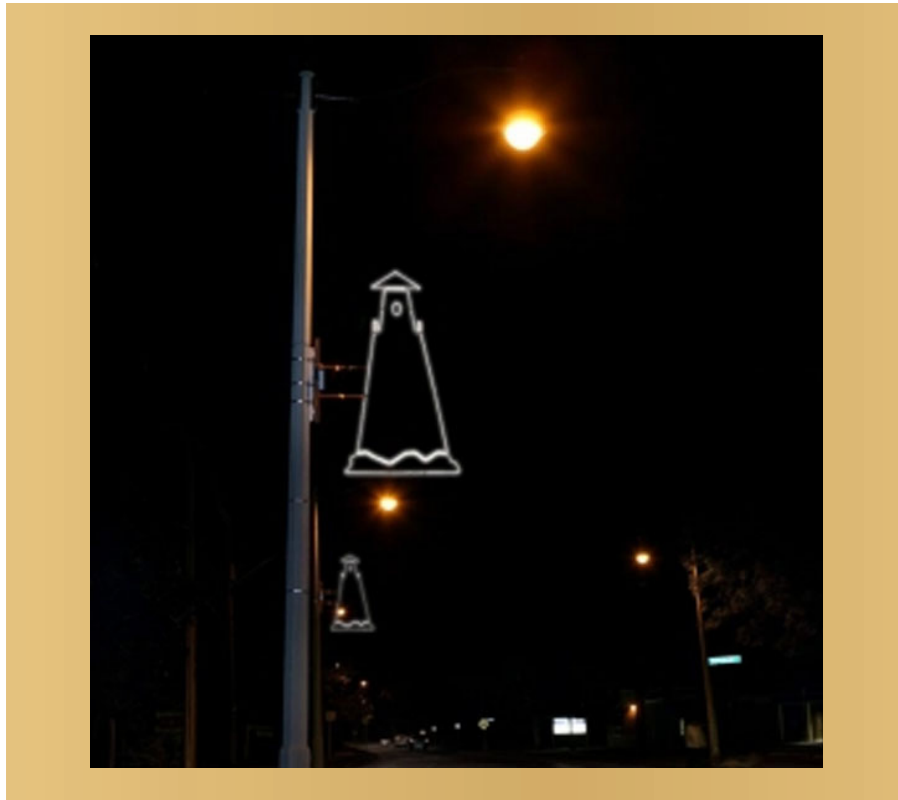

Light House

Representing safety, strength, and individuality, Lighthouses provide a glimmer hope in dark stormy nights. Also depicted as a symbol of resilience, the Lighthouse is especially popular in coastal environments where water is an important part of the community. Available in 9 LED rope light colours and also as a wall-mount unit, the reliable Lighthouse stands tall and proud providing guidance and direction in even the roughest of waters.

LED Rope Light Colours

Pure White		Red	
Warm White		Orange	
Blue		Purple	
Green		Pink	
Yellow			

*Contact sales rep for more information on rope light colours