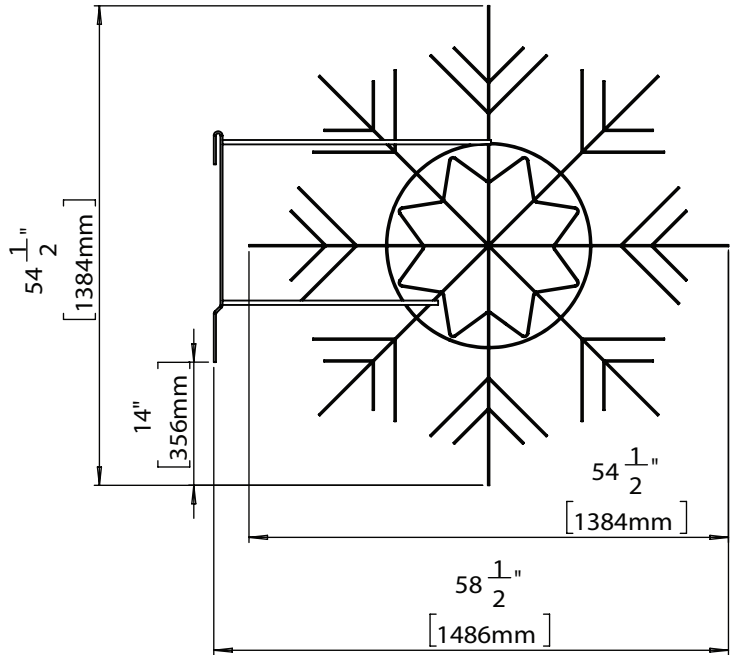

Snow Crystal

Height	54.5"	1384mm
Width	54.5"	1384mm
Span	58.5"	1486mm
Weight	32.2 lbs	14.61 kg
Power	90w	120v

Materials

- Zinc Plated Steel Frame and Mounting Bracket For Maximum Rust Protection
- 1/2" Commercial Grade 120V LED Rope Light with 1" Diode Spacing
- All display items are equipped with 120 VAC plugs with adequate cabling for connection to duplex receptacle
- All Units are CSA Approved

Finishes

- Powdercoated Steel Frame (White) and Mounting Bracket (Black)
- Rope Light Colour Options Include Warm White, Pure White, Blue, Green, Yellow, Red, Orange, Pink, and Purple
- Optional Colour Match Mounting Bracket
- Optional Wall Mount Application
- Optional Aluminum Frame

To Specify

- Side Mount or Wall Mount
- Rope Light Colour
- Optional Colour Match Mounting Bracket
- Optional Aluminum Frame

Classic Displays
Right for you since 1977