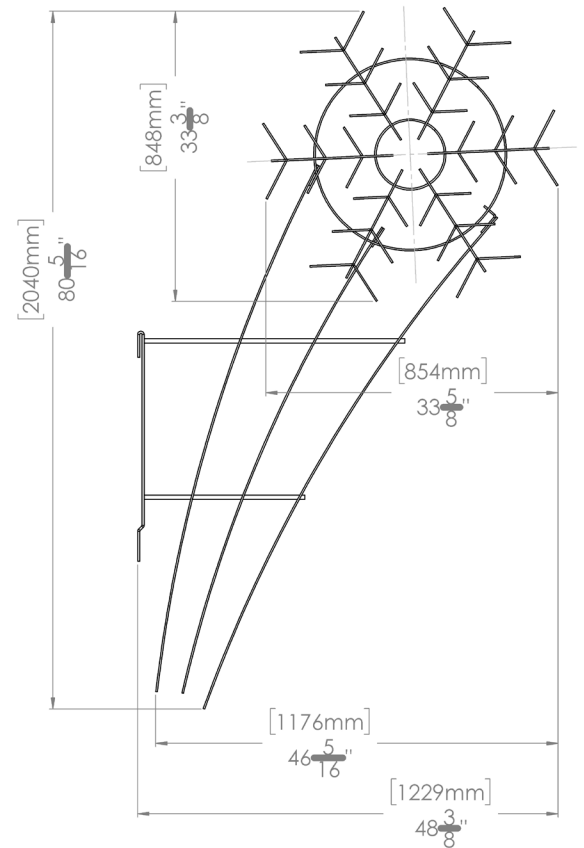

# Snow Fall

Height	80.3"	2040mm
Width	46.3"	1176mm
Span	48.4"	1229mm
Weight	26.7 lbs	12.11 kg
Power	57 w	120 v

## Materials

- Zinc Plated Steel Frame and Mounting Bracket For Maximum Rust Protection
- 1/2" Commercial Grade 120V LED Rope Light with 1" Diode Spacing
- All display items are equipped with 120 VAC plugs with adequate cabling for connection to duplex receptacle
- All Units are CSA Approved

## To Specify

- Side Mount or Wall Mount
- Rope Light Colour
- Optional Colour Match Mounting Bracket
- Optional Aluminum Frame

**Classic Displays**  
Right for you since 1977