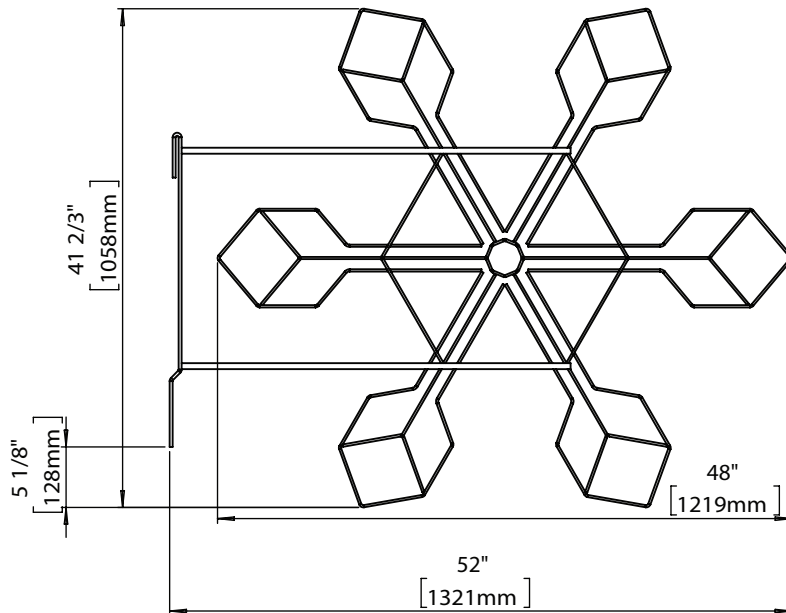

Snow Hex

Height	46.8"	1189mm
Width	48"	1219mm
Span	52"	1321mm
Weight	26.7 lbs	12.11 kg
Power	54w	120v

Materials

- Zinc Plated Steel Frame and Mounting Bracket For Maximum Rust Protection
- 1/2" Commercial Grade 120V LED Rope Light with 1" Diode Spacing
- All display items are equipped with 120 VAC plugs with adequate cabling for connection to duplex receptacle
- All Units are CSA Approved

Finishes

- Powdercoated Steel Frame (White) and Mounting Bracket (Black)
- Rope Light Colour Options Include Warm White, Pure White, Blue, Green, Yellow, Red, Orange, Pink, and Purple
- Optional Colour Match Mounting Bracket
- Optional Wall Mount Application
- Optional Aluminum Frame

To Specify

- Side Mount or Wall Mount
- Rope Light Colour
- Optional Colour Match Mounting Bracket
- Optional Aluminum Frame

Classic Displays
Right for you since 1977