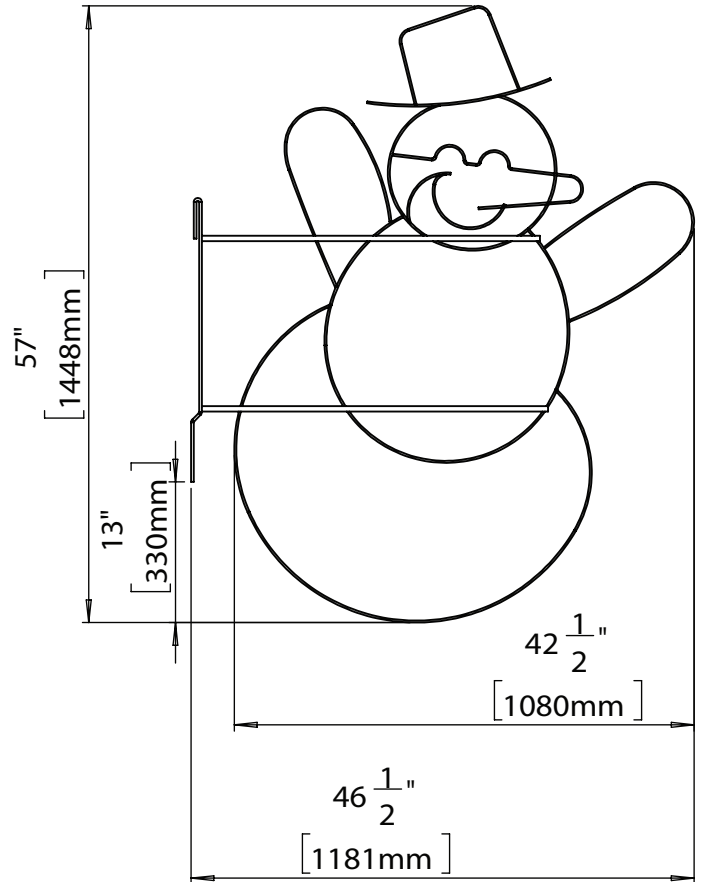

Snow Man

Height	57"	1448mm
Width	42.5"	1080mm
Span	46.5"	1181mm
Weight	22.4 lbs	10.16 kg
Power	63w	120v

Materials

- Zinc Plated Steel Frame and Mounting Bracket For Maximum Rust Protection
- 1/2" Commercial Grade 120V LED Rope Light with 1" Diode Spacing
- All display items are equipped with 120 VAC plugs with adequate cabling for connection to duplex receptacle
- All Units are CSA Approved

Finishes

- Powdercoated Steel Frame (White) and Mounting Bracket (Black)
- Rope Light Colour Options Include Warm White, Pure White, Blue, Green, Yellow, Red, Orange, Pink, and Purple
- Optional Colour Match Mounting Bracket
- Optional Wall Mount Application
- Optional Aluminum Frame

To Specify

- Side Mount or Wall Mount
- Rope Light Colour
- Optional Colour Match Mounting Bracket
- Optional Aluminum Frame

Classic Displays
Right for you since 1977