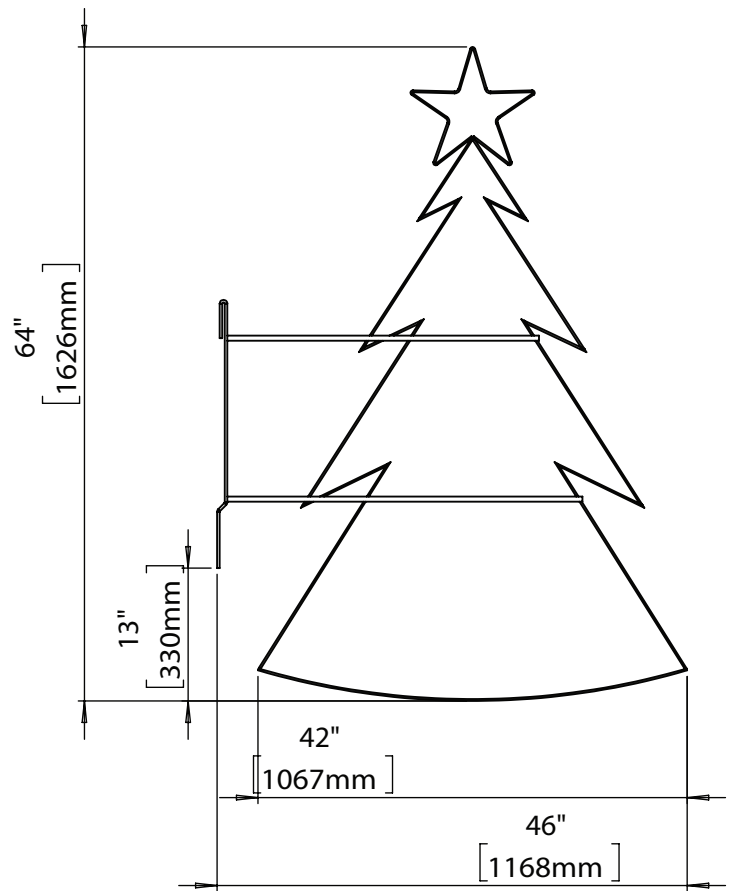

Spruce

Height	64"	1626mm
Width	42"	1067mm
Span	46"	1168mm
Weight	17.6 lbs	7.98 kg
Power	33w	120v

Materials

- Zinc Plated Steel Frame and Mounting Bracket For Maximum Rust Protection
- 1/2" Commercial Grade 120V LED Rope Light with 1" Diode Spacing
- All display items are equipped with 120 VAC plugs with adequate cabling for connection to duplex receptacle
- All Units are CSA Approved

To Specify

- Side Mount or Wall Mount
- Rope Light Colour
- Optional Colour Match Mounting Bracket
- Optional Aluminum Frame

Classic Displays
Right for you since 1977