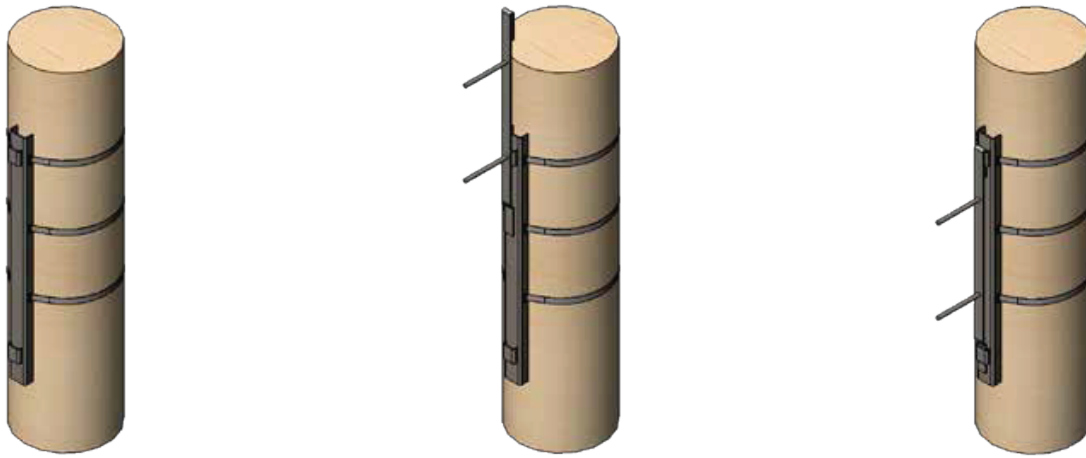

# Mounting Bracket (Pole Plate)

## Materials

- 2" x 1" x 1/8" thick A36 structural zinc-plated, powder coated steel main channel
- 1 1/2" x 1/2" x 1/8" A36 thick structural zinc-plated, powder coated steel decoration bracket channel
- 5/8" width x 0.30" thick Stainless Steel Banding (sold separately). Two bands recommended per standard sized displays, three bands recommended for displays greater than 48" x 48"

## Features

- Zinc-plated and powder coated for maximum durability and rust protection
- Standard paint colour is black, optional custom "colour match" to pole colour upon request (additional costing and lead times for custom paint colours)
- Suitable for permanent or temporary side mounted pole displays
- Mounting bracket designed to remain on pole year-round for ease of installation and removal of side mounted display units