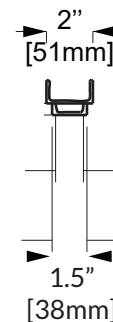

Proud

Classic Displays

Right for you since 1977