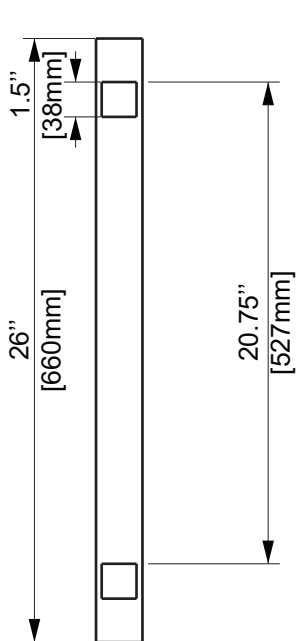

# Mounting Bracket (Pole Plate)

## Materials

- 2" x 1" x 1/8" thick A36 structural zinc-plated, powder coated steel main channel
- 1 1/2" x 1/2" x 1/8" A36 thick structural zinc-plated, powder coated steel decoration bracket channel
- 5/8" width x 0.30" thick Stainless Steel Banding (sold separately). Two bands recommended per standard sized displays, three bands recommended for displays greater than 48" x 48"

## Features

- Zinc-plated and powder coated for maximum durability and rust protection
- Standard paint colour is black, optional custom "colour match" to pole colour upon request (additional costing and lead times for custom paint colours)
- Suitable for permanent or temporary side mounted pole displays
- Mounting bracket designed to remain on pole year-round for ease of installation and removal of side mounted display units