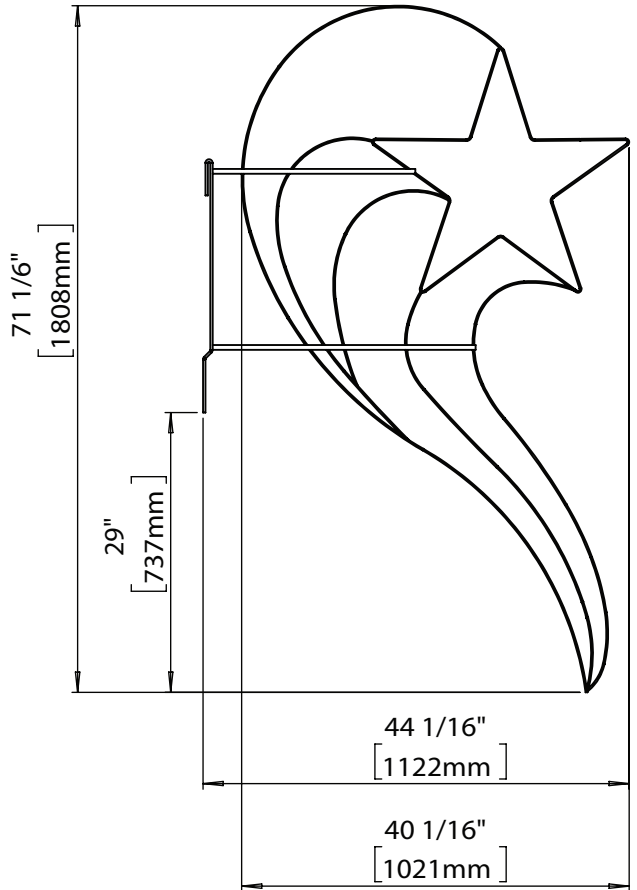

Star Trail

Height	71.3"	1811mm
Width	40.1"	1019mm
Span	44.1"	1120mm
Weight	20.2 lbs	9.16 kg
Power	39w	120v

Materials

- Zinc Plated Steel Frame and Mounting Bracket For Maximum Rust Protection
- 1/2" Commercial Grade 120V LED Rope Light with 1" Diode Spacing
- All display items are equipped with 120 VAC plugs with adequate cabling for connection to duplex receptacle
- All Units are CSA Approved

Finishes

- Powdercoated Steel Frame (White) and Mounting Bracket (Black)
- Rope Light Colour Options Include Warm White, Pure White, Blue, Green, Yellow, Red, Orange, Pink, and Purple
- Optional Colour Match Mounting Bracket
- Optional Wall Mount Application
- Optional Aluminum Frame

To Specify

- Side Mount or Wall Mount
- Rope Light Colour
- Optional Colour Match Mounting Bracket
- Optional Aluminum Frame

Classic Displays
Right for you since 1977