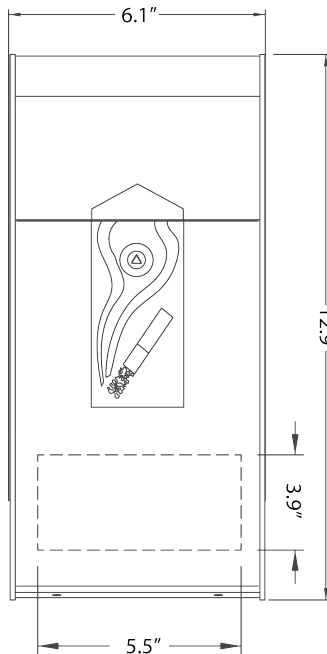

CLASSIC DISPLAYS
5959 AMBLER DRIVE
MISSISSAUGA, ON L4W2K2
TOLL FREE: 1 800 461 6635
PHONE: 905 282 8888
FAX: 905 282 1832
www.classicdisplays.com

1. ☒ AVAILABLE COLOURS
   ☐ ANODISED SILVER

MATERIALS AND ELEMENTS:

- VANDALEX (VANDAL RESISTING ALUMINUM EXTRUSION)
- ZINC COATED STEEL LINER/ 0.4 GAL. UNIT CAPACITY

NOTES:

1. INSTALLATION TO BE COMPLETED ACCORDING TO MANUFACTURER'S SPECIFICATIONS
2. ALL DIMENSIONS ARE TRUE AND REFLECT MANUFACTURER'S SPECIFICATIONS
3. NOT TO SCALE DRAWING

SMOKING CONTROL

1.5L ASHMOUNT