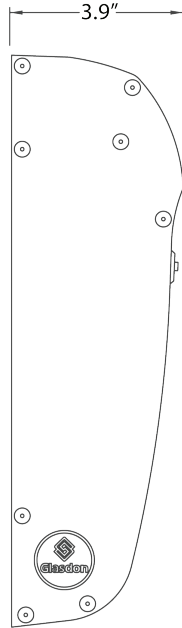

CLASSIC DISPLAYS
5959 AMBLER DRIVE
MISSISSAUGA, ON L4W2K2
TOLL FREE: 1 800 461 6635
PHONE: 905 282 8888
FAX: 905 282 1832
www.classicdisplays.com

- AVAILABLE COLOURS
 ANODISED SILVER

MATERIALS AND ELEMENTS:

- VANDALEX (VANDAL RESISTING ALUMINUM EXTRUSION)
- ZINC COATED STEEL LINER/ 0.4 GAL. UNIT CAPACITY

NOTES:

1. INSTALLATION TO BE COMPLETED ACCORDING TO MANUFACTURER'S SPECIFICATIONS
2. ALL DIMENSIONS ARE TRUE AND REFLECT MANUFACTURER'S SPECIFICATIONS
3. NOT TO SCALE DRAWING