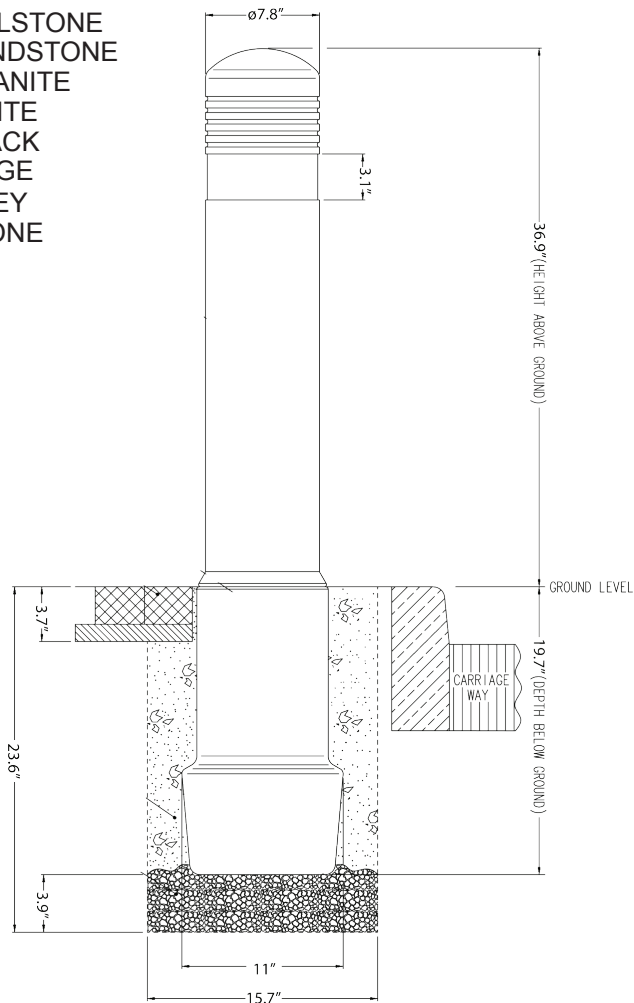

MATERIALS AND ELEMENTS:

- DURAPOL

NOTES:

1. INSTALLATION TO BE COMPLETED ACCORDING TO MANUFACTURER'S SPECIFICATIONS
2. ALL DIMENSIONS ARE TRUE AND REFLECT MANUFACTURER'S SPECIFICATIONS
3. NOT TO SCALE DRAWING