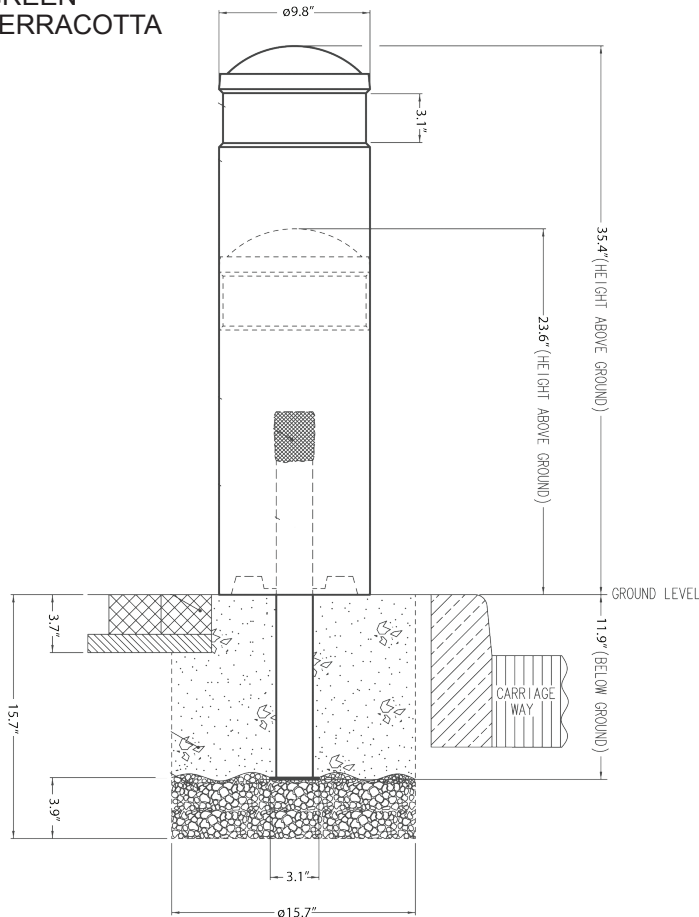

CLASSIC DISPLAYS
5959 AMBLER DRIVE
MISSISSAUGA, ON L4W2K2
TOLL FREE: 1 800 461 6635
PHONE: 905 282 8888
FAX: 905 282 1832
www.classicdisplays.com

☒ AVAILABLE COLOURS

- ☐ BLACK
- ☐ GREEN
- ☐ TERRACOTTA

MATERIALS AND ELEMENTS:

- 100% RECYCLED RUBBER TIRES
- GALVANIZED MILD STEEL REINFORCING TUBE

NOTES:

1. INSTALLATION TO BE COMPLETED ACCORDING TO MANUFACTURER'S SPECIFICATIONS
2. ALL DIMENSIONS ARE TRUE AND REFLECT MANUFACTURER'S SPECIFICATIONS
3. NOT TO SCALE DRAWING

BOLLARDS
BUFFER