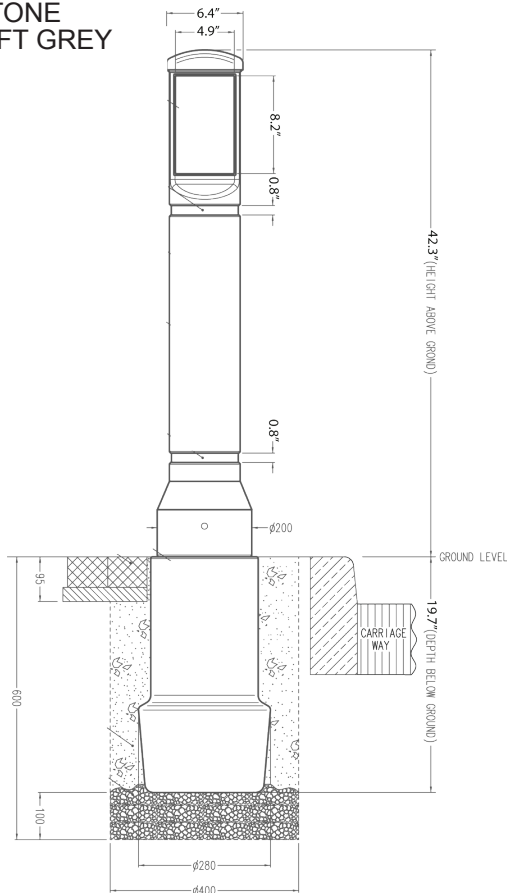

MATERIALS AND ELEMENTS:

- DURAPOL POLYMER

NOTES:

1. INSTALLATION TO BE COMPLETED ACCORDING TO MANUFACTURER'S SPECIFICATIONS
2. ALL DIMENSIONS ARE TRUE AND REFLECT MANUFACTURER'S SPECIFICATIONS
3. NOT TO SCALE DRAWING