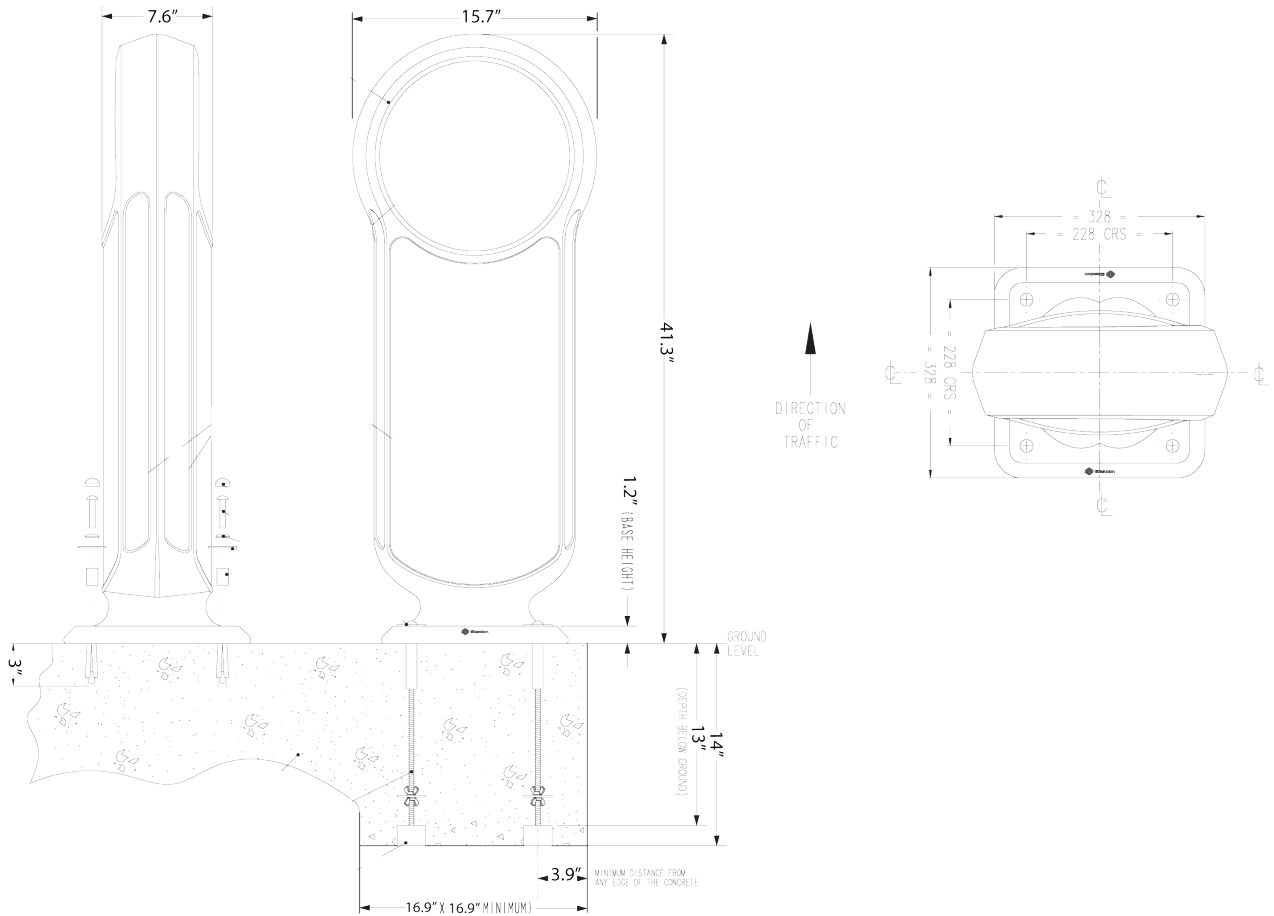

MATERIALS AND ELEMENTS:

- IMPACTAPOL POLYMER

NOTES:

1. INSTALLATION TO BE COMPLETED ACCORDING TO MANUFACTURER'S SPECIFICATIONS
2. ALL DIMENSIONS ARE TRUE AND REFLECT MANUFACTURER'S SPECIFICATIONS
3. NOT TO SCALE DRAWING